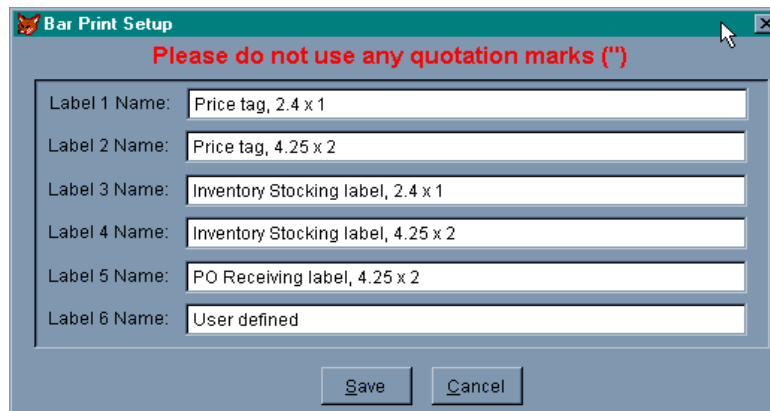

Are the *Bar Print Pro* labels user-modifiable?